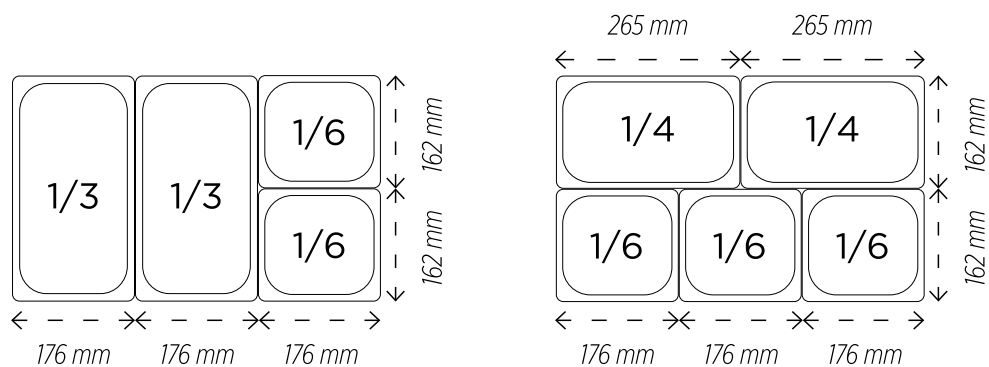

Ref. 175-B496/W | EAN: 8435123236395

10 | U/V 1 | 180

PVPR 15,80 €

Ref. 175-B495/W | EAN: 8435123236258

18 | U/V 1 | 324

PVPR 15,20 €

Ref. 175-B494/W | EAN: 8435123236371

24 | U/V 1 | 720

PVPR 9,90 €

ALAR GASTRONORM
BLANCA 1/6 CT28
17.5 x 16 x 10 CM

Ref. 175-B500/W | EAN: 8435123236432

28 | U/V 1 | 336

PVPR 9,50 €

ALAR GASTRONORM
BLANCA 1/6 CT28
17.5 x 16 x 6.5 CM

Ref. 175-B499/W | EAN: 8435123236296

28 | U/V 1 | 504

PVPR 8,50 €